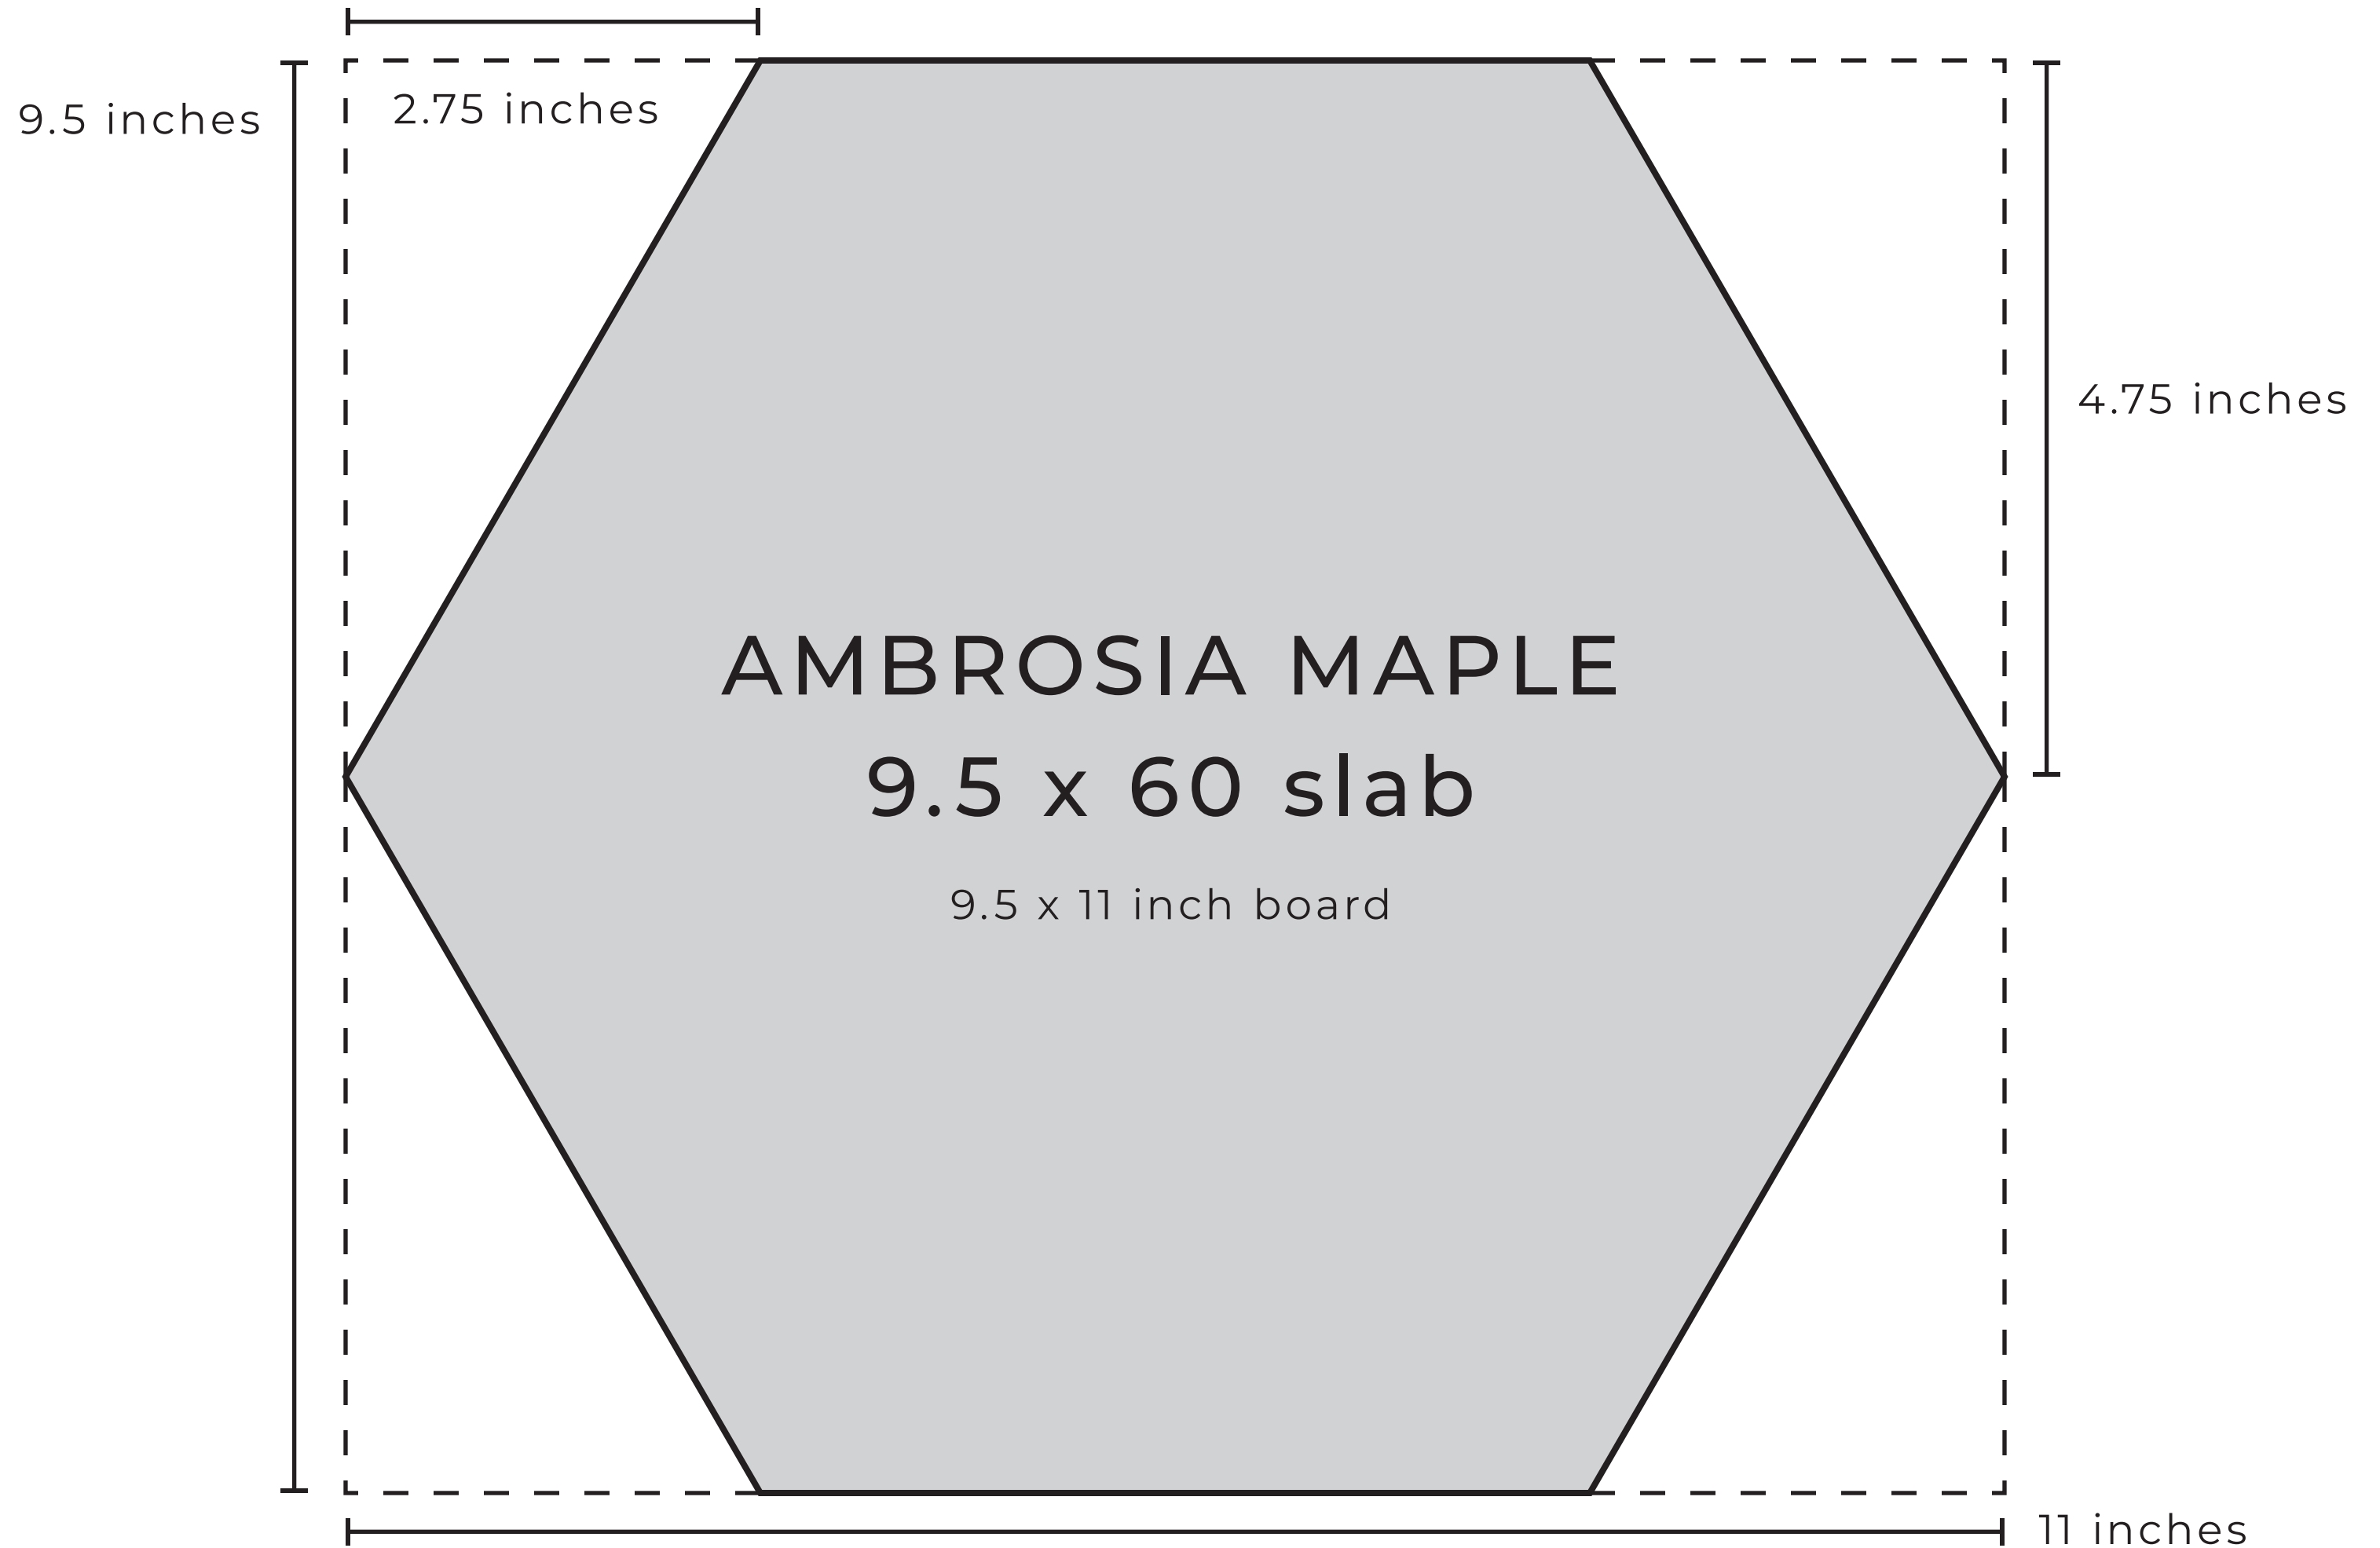

9.5 inches

3 inches

18 inches

3 inches

0.75 inches

2.5 inches

AMBROSIA MAPLE

9.5 x 60 slab

9.5 x 21 inch board

9.5 inches

2.75 inches

4.75 inches

AMBROSIA MAPLE

9.5 x 60 slab

9.5 x 11 inch board

11 inches

11 inches

2 inches

5 inches

2 inches

WALNUT

6 x 24 & 6 x 30 slabs

3.5 inches

slabs glue together down the middle

5 inches

18 inches

AMBROSIA MAPLE

7 x 48 slab

7 x 23 inch board

0.5 inches

1.5 inches

1 inch