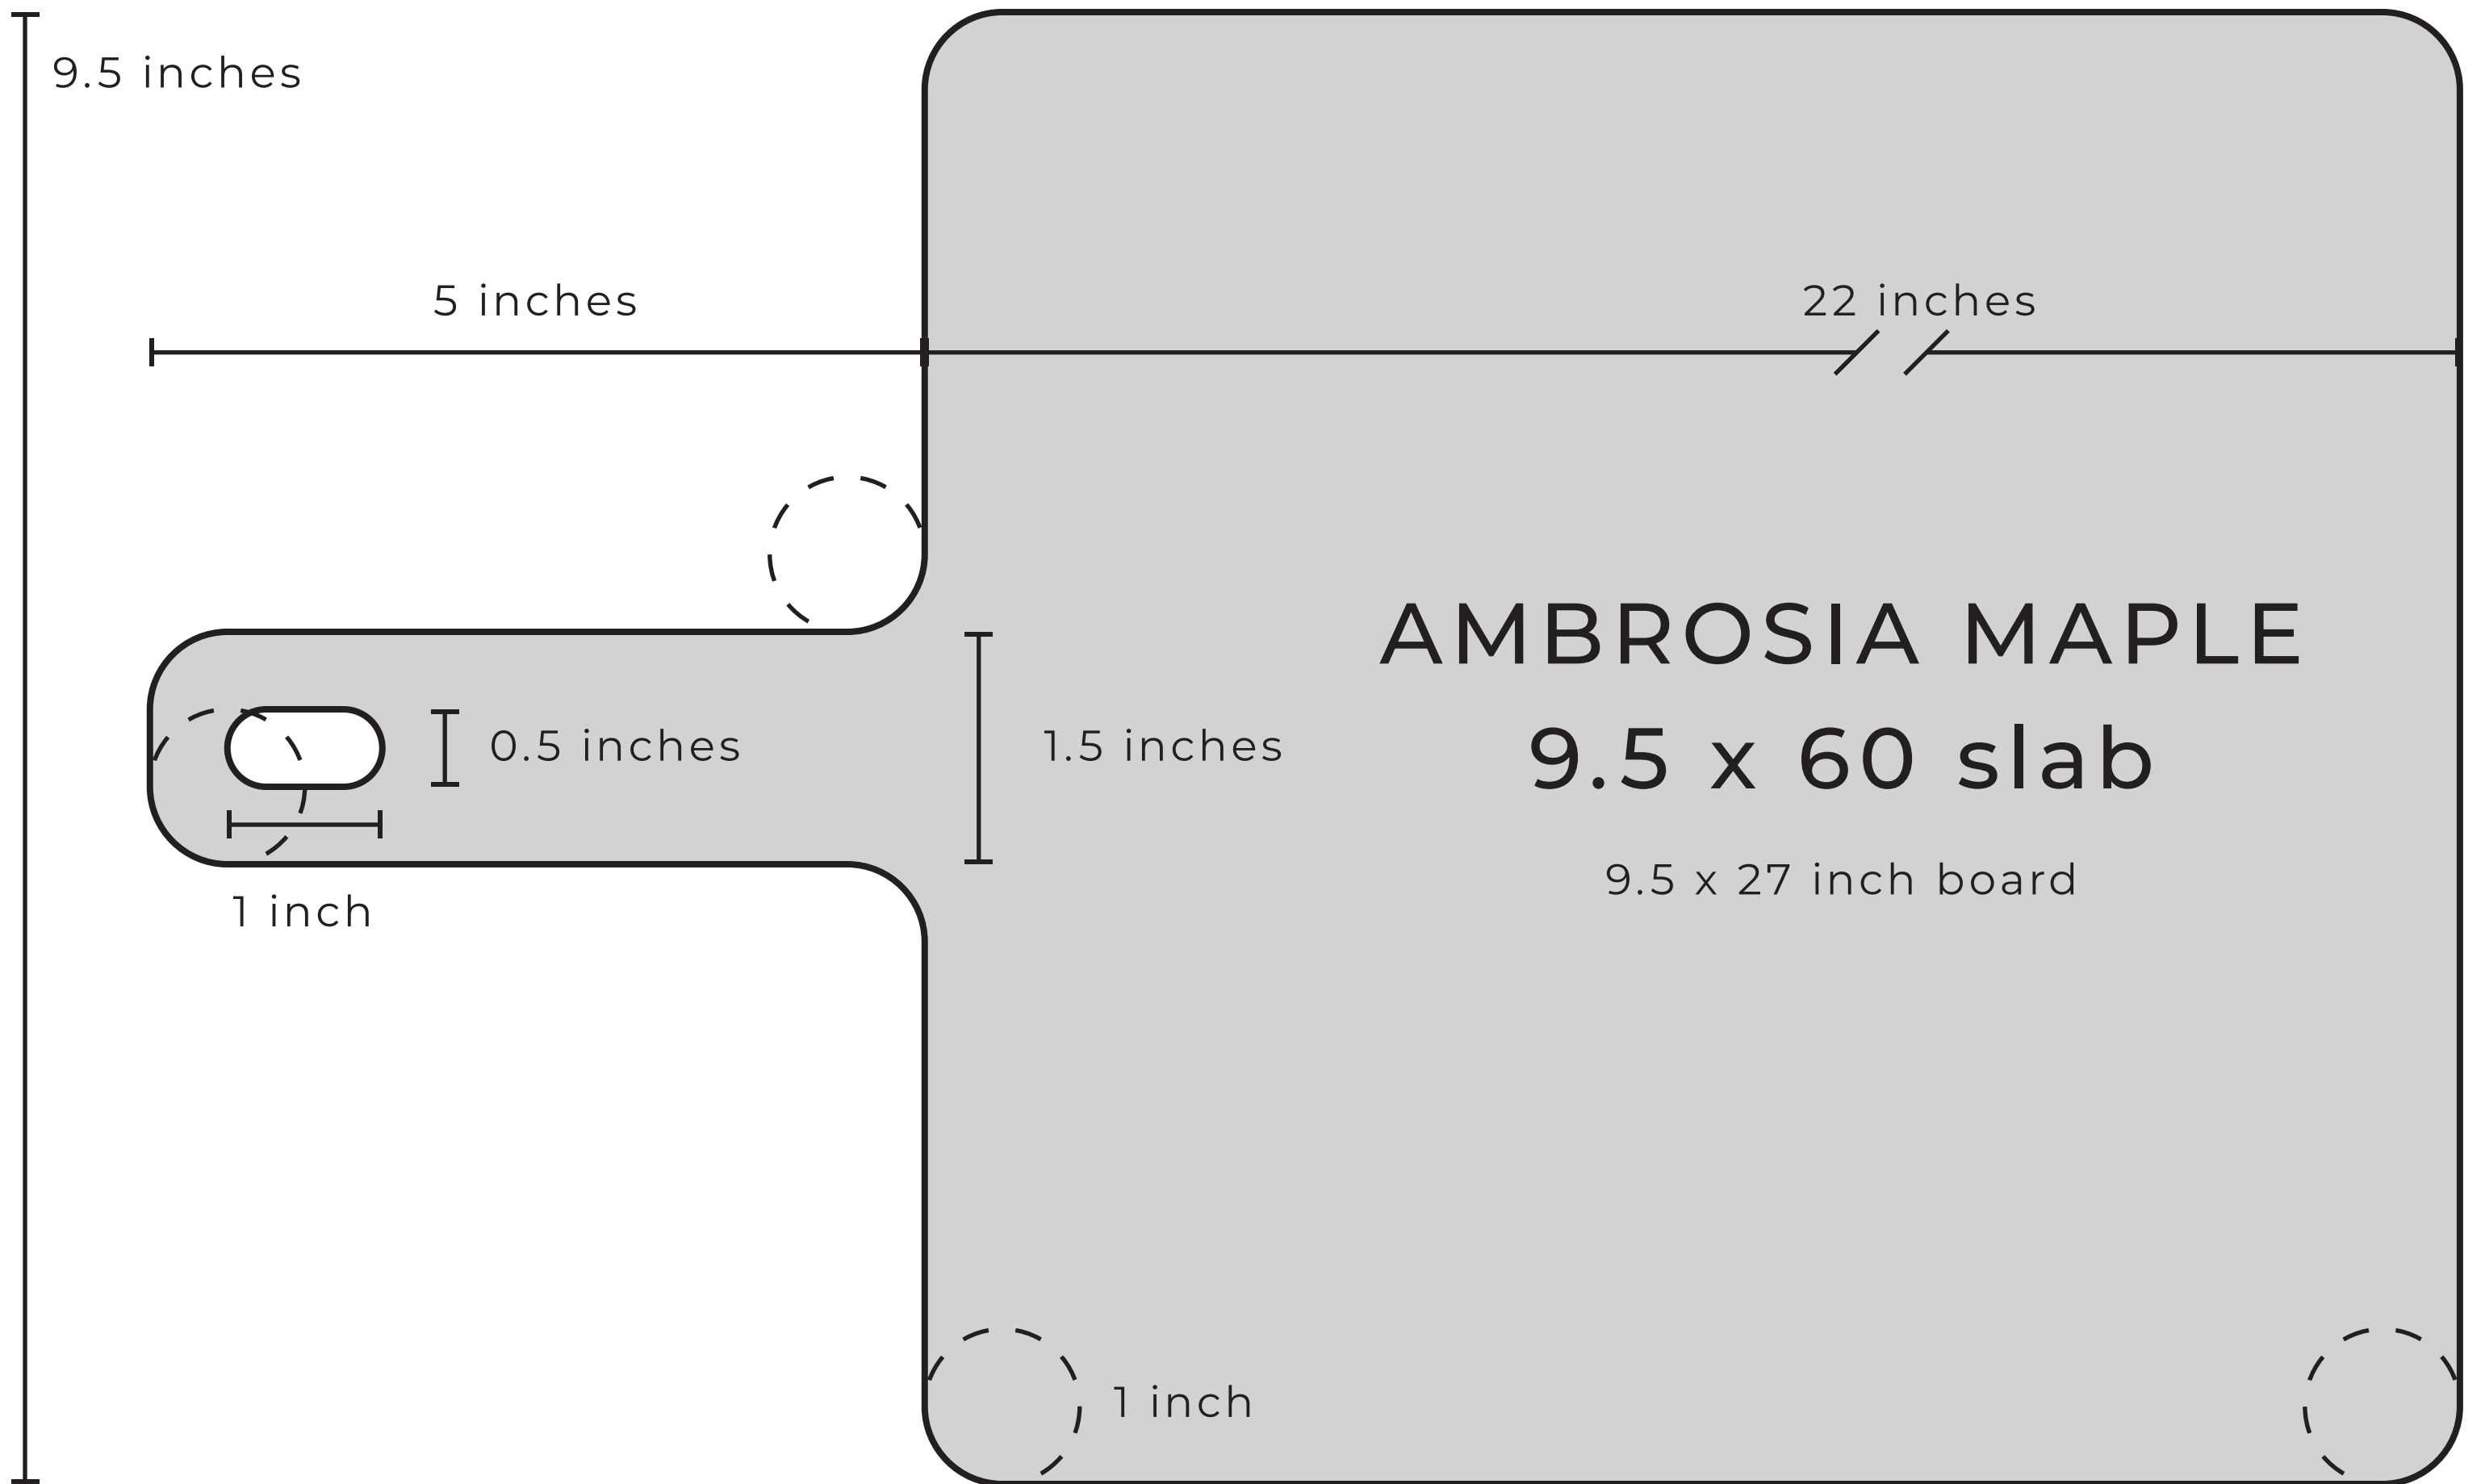

9.5 inches

3 inches

18 inches

3 inches

0.75 inches

2.5 inches

AMBROSIA MAPLE

9.5 x 60 slab

9.5 x 21 inch board

9.5 inches

2.75 inches

4.75 inches

AMBROSIA MAPLE

9.5 x 60 slab

9.5 x 11 inch board

11 inches

11 inches

2 inches

5 inches

2 inches

WALNUT

6 x 24 & 6 x 30 slabs

3.5 inches

slabs glue together down the middle

5 inches

18 inches

AMBROSIA MAPLE

7 x 48 slab

7 x 23 inch board

0.5 inches

1.5 inches

1 inch