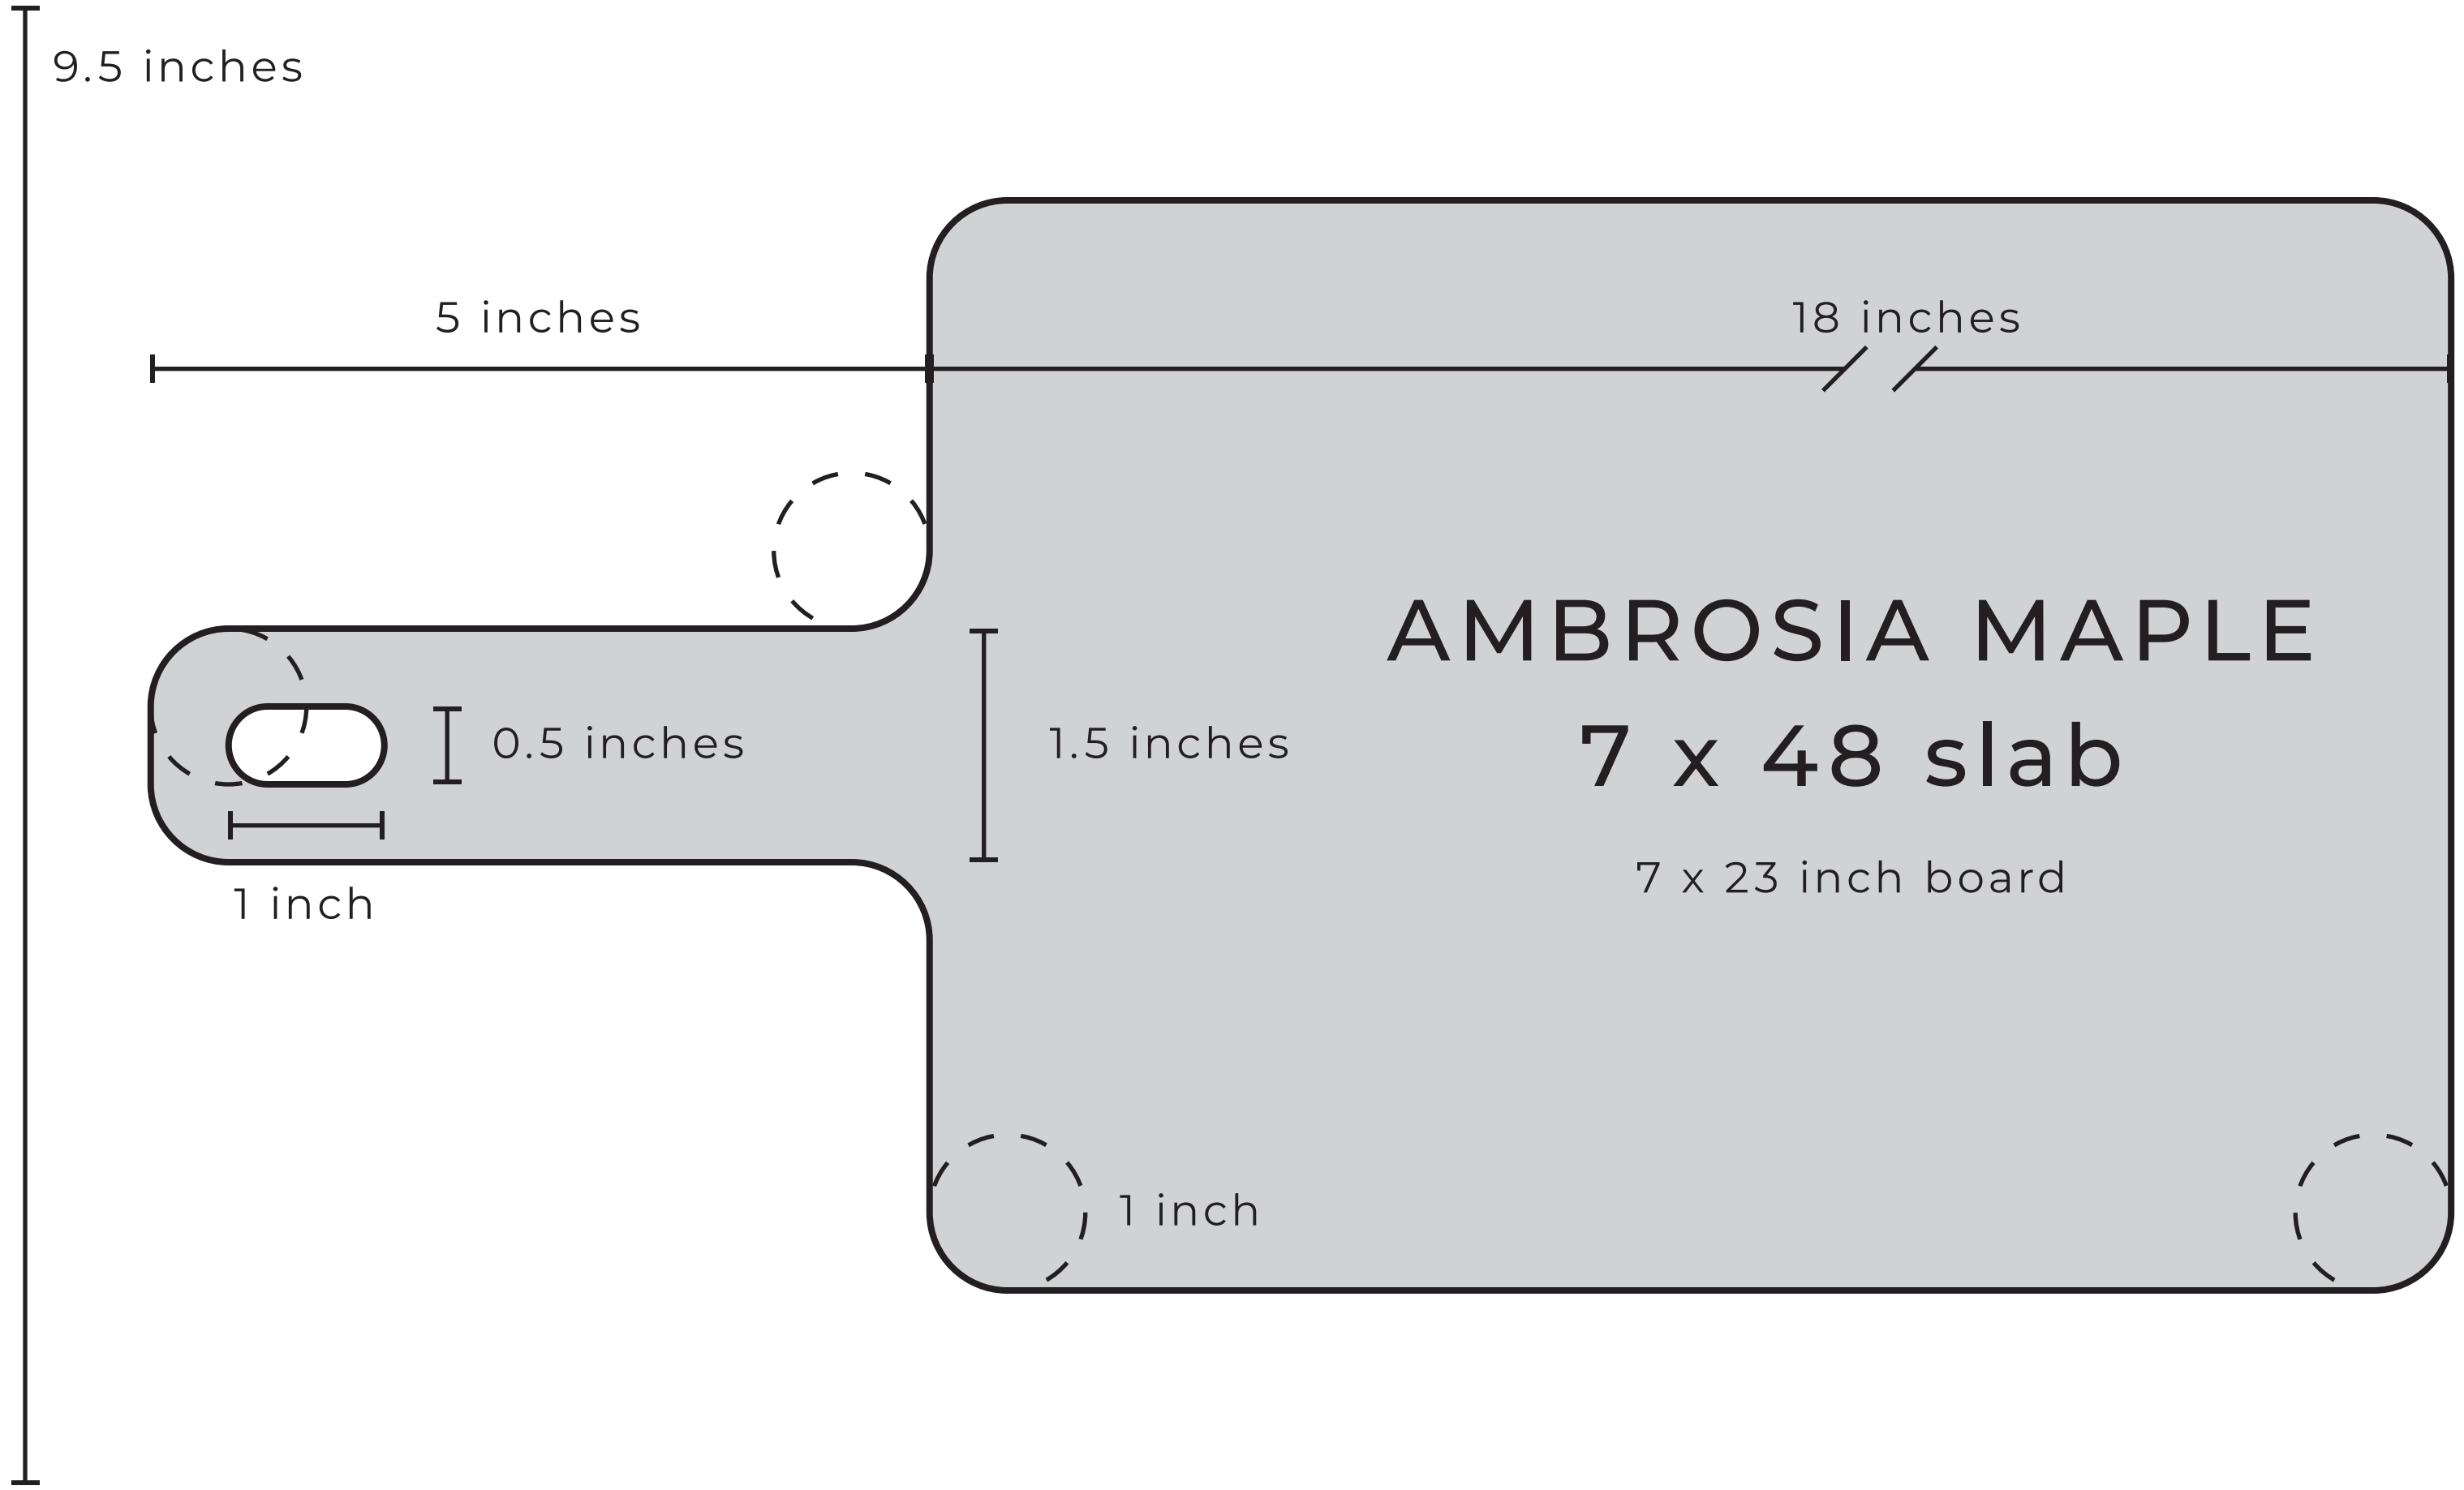

11 inches

2 inches

5 inches

2 inches

WALNUT

6 x 24 & 6 x 30 slabs

3.5 inches

slabs glue together down the middle

11 x 24 inch(ish) board

2.5 inches

21.5 inches(ish)

AMBROSIA MAPLE

12 x 15 slab

11 x 15 inch board

(other corners 90°)

9.5 inches

5 inches

18 inches

AMBROSIA MAPLE

7 x 48 slab

7 x 23 inch board

0.5 inches

1.5 inches

1 inch