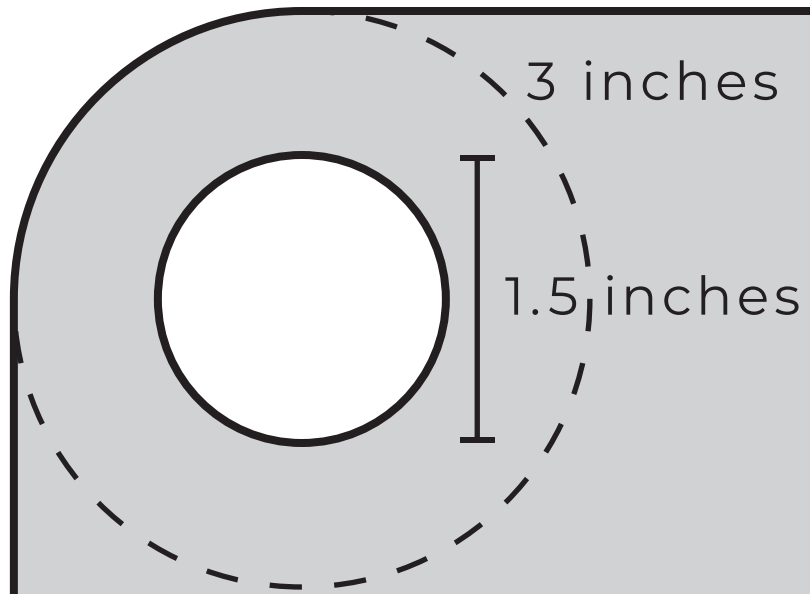

9.5 x 21 inch board

9.5 inches

2.75 inches

4.75 inches

AMBROSIA MAPLE

9.5 x 60 slab

9.5 x 11 inch board

11 inches

11 inches

2 inches

5 inches

2 inches

WALNUT

6 x 24 & 6 x 30 slabs

3.5 inches

slabs glue together down the middle

11 x 24 inch(ish) board

2.5 inches

21.5 inches(ish)

AMBROSIA MAPLE

12 x 15 slab

11 x 15 inch board

(other corners 90°)

9.5 inches

5 inches

18 inches

AMBROSIA MAPLE

7 x 48 slab

7 x 23 inch board

0.5 inches

1.5 inches

1 inch