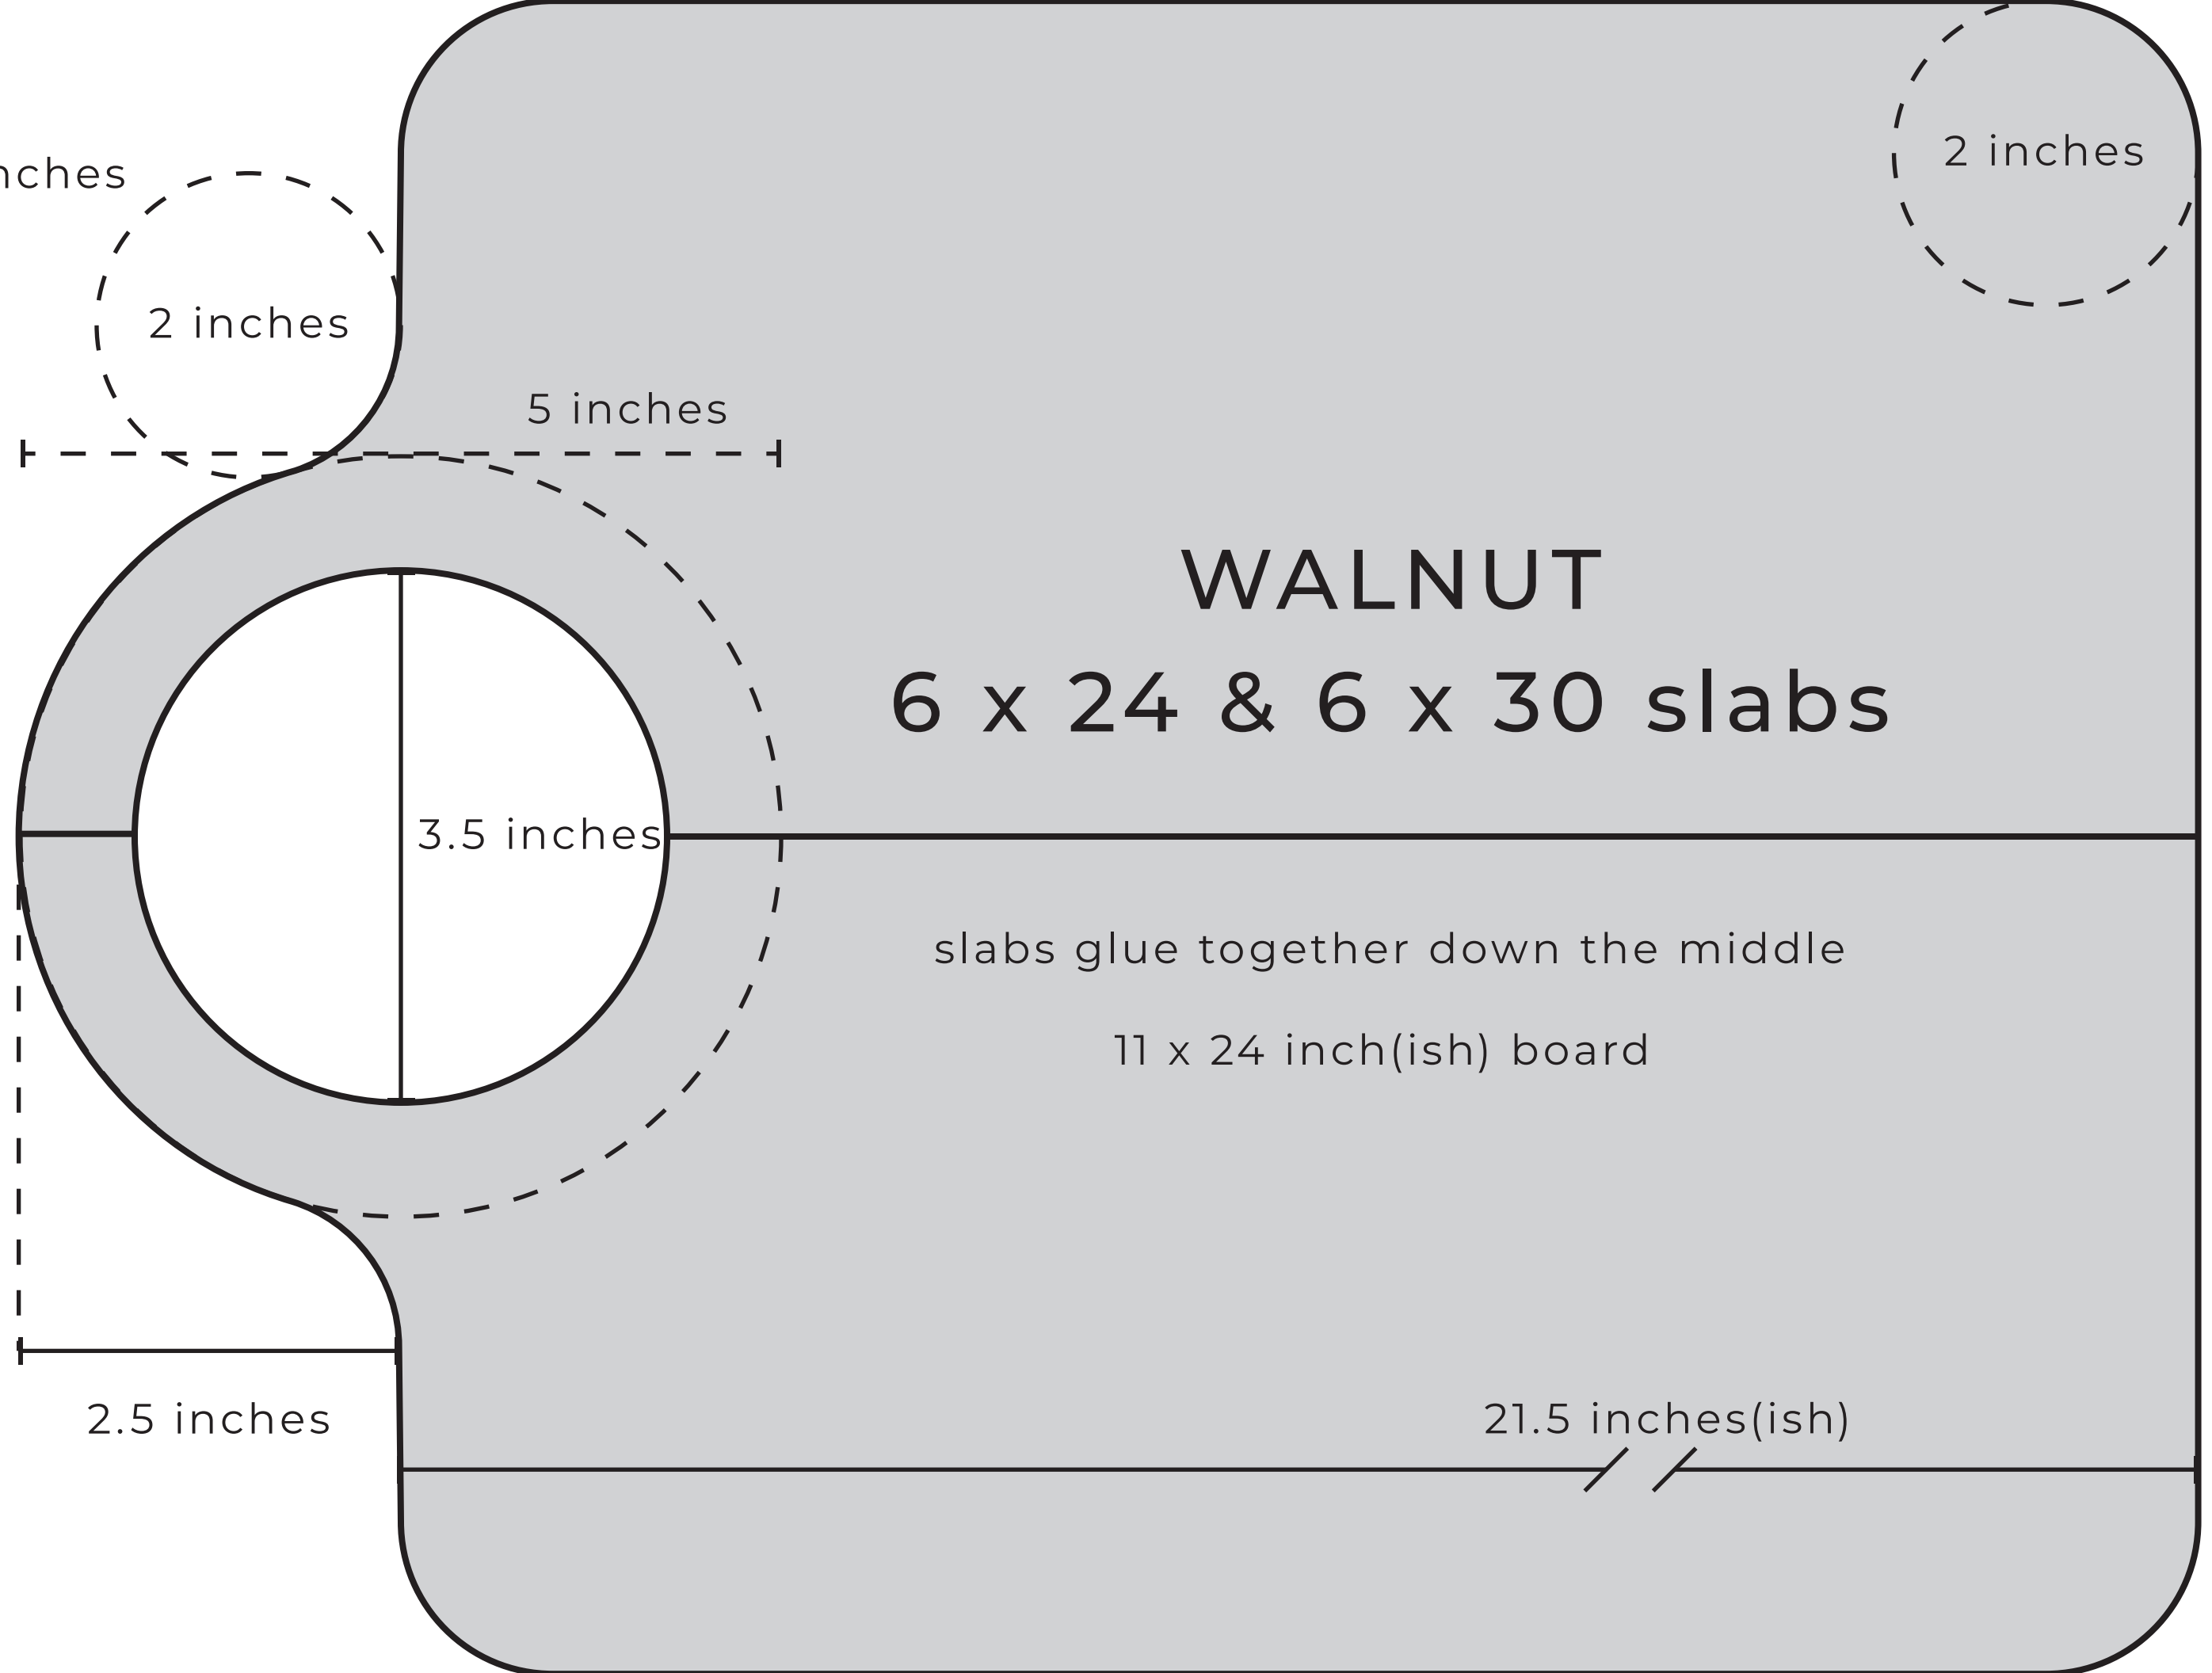

11 inches

2 inches

5 inches

2 inches

WALNUT

6 x 24 & 6 x 30 slabs

3.5 inches

slabs glue together down the middle

11 x 24 inch(ish) board

2.5 inches

21.5 inches(ish)

AMBROSIA MAPLE

12 x 15 slab

11 x 15 inch board

(other corners 90°)

9.5 inches

5 inches

18 inches

AMBROSIA MAPLE

7 x 48 slab

7 x 23 inch board

0.5 inches

1.5 inches

1 inch